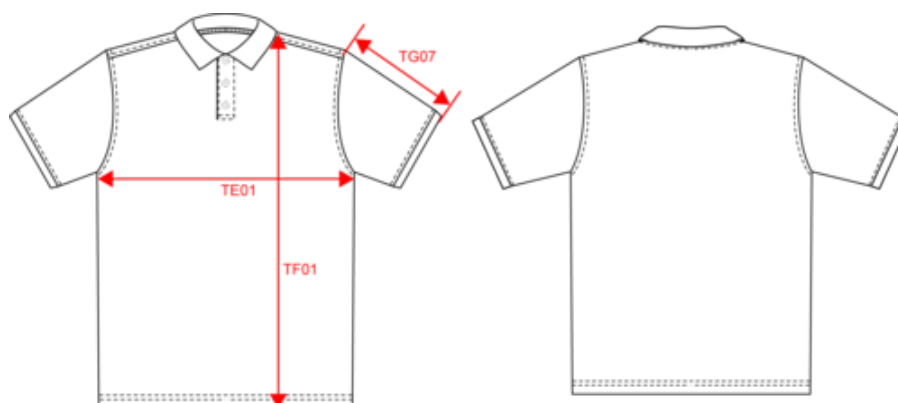

KARIBAN

K254

Men's short-sleeved piqué polo shirt

- Made of pre-shrunk RingSpun combed cotton: smooth, soft and resistant fibre.
- Straight fit.
- Iconic chic, casual polo shirt.

100% cotton (Oxford grey: 90% cotton/10% viscose. Ash Heather : 98% cotton/2% viscose). RingSpun pre-shrunk combed cotton. Piqué stitch. Straight fit. 1x1 ribbed neck and cuffs. Placket with 3 matching buttons. Taped neck.

Men's short-sleeved piqué polo shirt

Dimensions (cm)

Measurements in cm	S	M	L	XL	XXL	3XL	4XL
TE01 - 1/2 chest width at 1.5cm below armhole	50.00	53.00	56.00	59.00	62.00	65.00	68.00
TF01 - Total height from HSP	70.00	72.00	74.00	76.00	78.00	80.00	82.00
TG07 - Short sleeve length	22.75	23.50	24.25	25.00	25.75	26.50	27.25