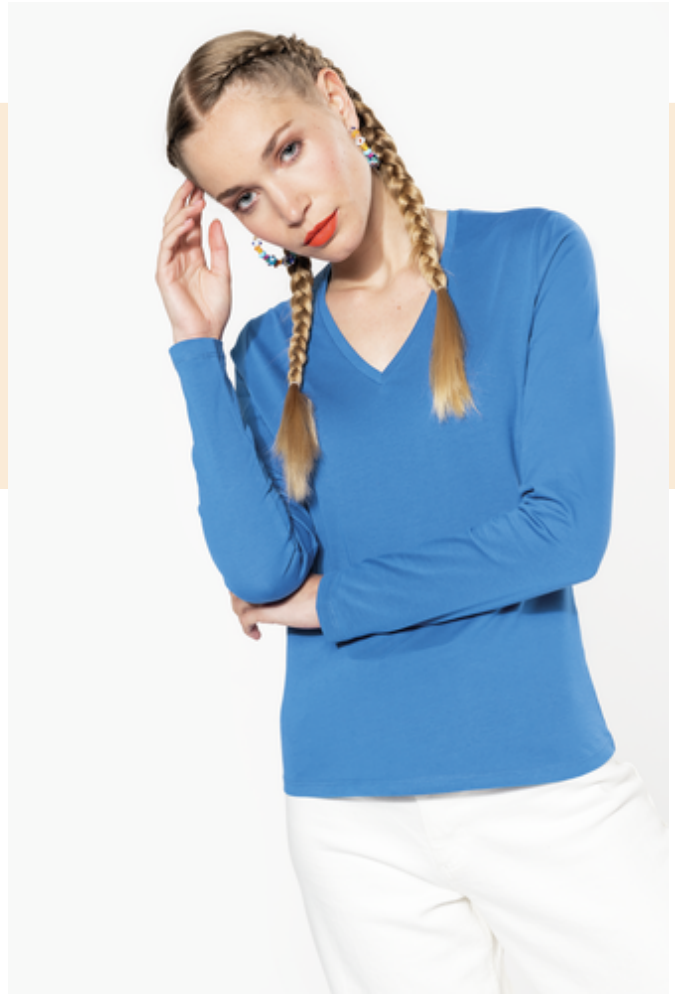

KARIBAN

K382

Ladies' long-sleeved V-neck T-shirt

- Enzyme-washed, fashionable fit t-shirt, a must-have for professionals.
- Soft to the touch and excellent printability.
- Large choice of colours.

100% enzyme-washed combed cotton (Oxford Grey: 90% cotton/10% viscose). Fitted style. Neck tape (Oxford Grey contrast neck tape for all colours, except for White body where neck tape is White and Oxford Grey body where neck tape is Dark Grey). Twin needle finishing at the cuffs and hem.

More information

Logistic

Country of origin

BD - Bangladesh

Customs code

61091000

Also available in version

K358