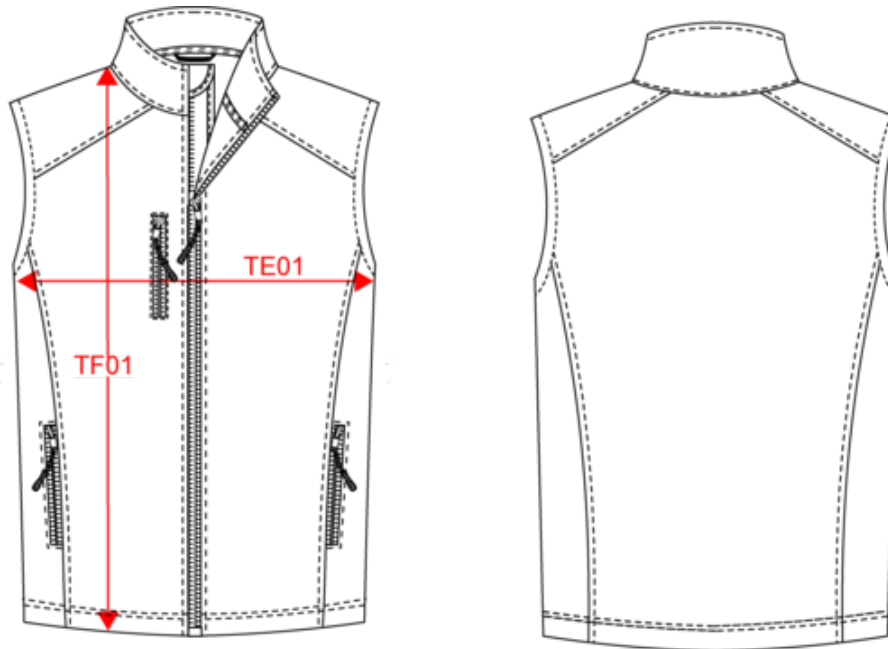

KARIBAN

K403

Men's softshell bodywarmer

- Three-layer softshell for ideal protection.
- Wind-breaker, breathable and waterproof technical membrane.
- Offers perfect comfort thanks to its elastic fabric.

95% polyester/5% elastane. Softshell triple-layer bonded fabric. Breathable up to 3000 gsm/24h and water-resistant up to 8000 mm. Performance membrane mid layer and micro fleece inner layer. Zip through front. 2 zipped side pockets. 1 right zipped chest pocket.

Men's softshell bodywarmer

Dimensions (cm)

Measurements in cm	S	M	L	XL	XXL	3XL	4XL
TE01 - 1/2 chest width at 1.5cm below armhole	52.00	55.00	58.00	61.00	64.00	67.00	70.00
TF01 - Total height from HSP	72.00	74.00	76.00	78.00	80.00	82.00	84.00