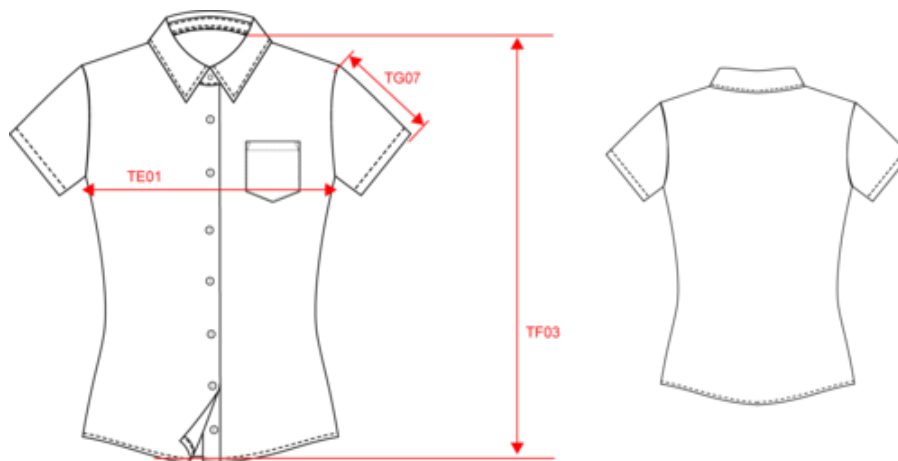

Ladies' short-sleeved cotton poplin shirt

Dimensions (cm)

Measurements in cm	XS	S	M	L	XL	XXL	3XL	4XL
TE01 - 1/2 chest width at 1.5cm below armhole	44.50	47.50	50.50	53.50	56.50	59.50	62.50	65.50
TF01 - Total height from HSP	63.00	65.00	67.00	69.00	71.00	73.00	75.00	77.00
TG07 - Short sleeve length	19.80	20.55	21.30	22.05	22.80	23.55	24.30	25.05