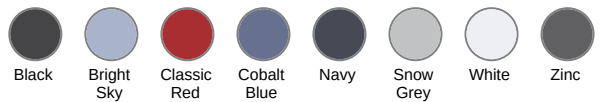

BD - Bangladesh

Customs code

62063000

Also available in version

K543

K520

Black

Bright Sky

Classic Red

Cobalt Blue

Navy

Snow Grey

White

Zinc

KARIBAN

K544