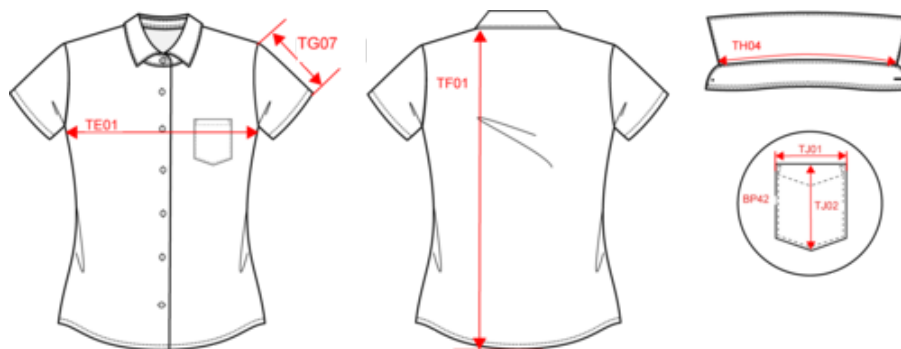

KARIBAN

K548

Ladies' easy-care short sleeve polycotton poplin shirt

- Made from polycotton for easy care.
- Resistance and style.
- Available in 30 colourways.

65% polyester / 35% cotton poplin. Easy-care fabric. Soft collar. Matching buttons. V-shaped chest pocket on left side. 1 spare button. Shaped hem.

Ladies' easy-care short sleeve polycotton poplin shirt

Dimensions (cm)

Measurements in cm	XS	S	M	L	XL	XXL	3XL	4XL
BP42 - Front pocket(s) height at side	9.00	10.00	10.00	11.00	11.00	12.00	12.00	13.00
TE01 - 1/2 chest width at 1.5cm below armhole	44.50	47.50	50.50	53.50	56.50	59.50	62.50	65.50
TF01 - Total height from HSP	61.50	63.50	65.50	67.50	69.50	71.50	73.50	75.50
TG07 - Short sleeve length	19.50	20.25	21.00	21.75	22.50	23.25	24.00	24.75
TH04 - Neckline length on collar from middle to middle	36.35	37.55	38.75	39.95	41.15	42.35	43.55	44.75
TJ01 - Chest patched pocket(s) top width	9.00	10.00	10.00	11.00	11.00	12.00	12.00	13.00
TJ02 - Chest patched pocket(s) height at highest point	11.00	12.00	12.00	13.00	13.00	14.00	14.00	15.00