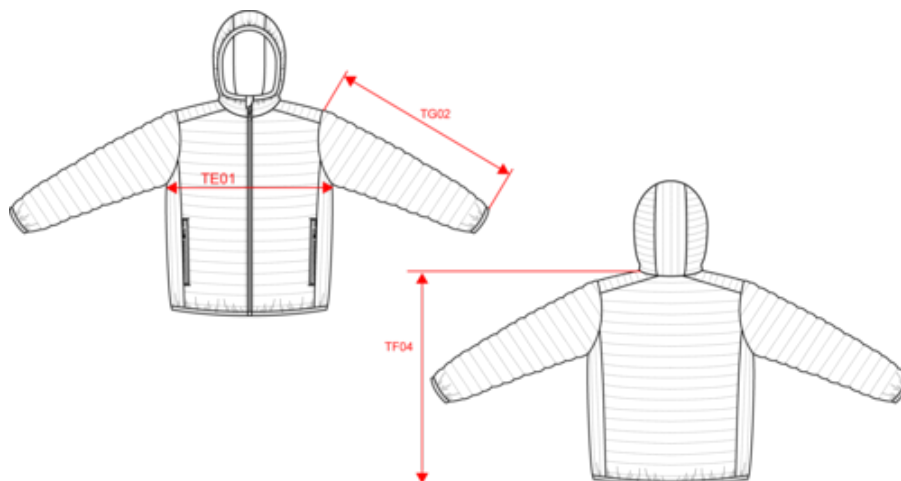

KARIBAN

K6110

Men's lightweight hooded padded jacket

- Practical, warm and super light.
- Hard-wearing, supple and easy-care material.
- Folds up into storage bag.

100% polyamide (Marl Silver 100% polyester, Marl Dark Grey: 70% polyamide/30% polyester). Polyester lining. Warm and ultra-lightweight. Folds up into storage bag. 2 front zipped pockets. Contrast interior: Convoy Grey for Black, Red, Marl Dark Grey and Marl Silver; Navy for Light Royal Blue; Black for Forest Green. Tone-on-tone interior: Navy for Navy; White for White. Average weight size L : 534g.

K6110

Men's lightweight hooded padded jacket

Dimensions (cm)

Measurements in cm	S	M	L	XL	XXL	3XL	4XL
TE01 - 1/2 chest width at 1.5cm below armhole	53.00	56.00	59.00	62.00	65.00	68.00	71.00
TF04 - Back total height from HSP	70.00	72.00	74.00	76.00	78.00	80.00	82.00
TG02 - Long sleeve length	66.25	67.25	68.25	69.25	70.25	71.25	72.25