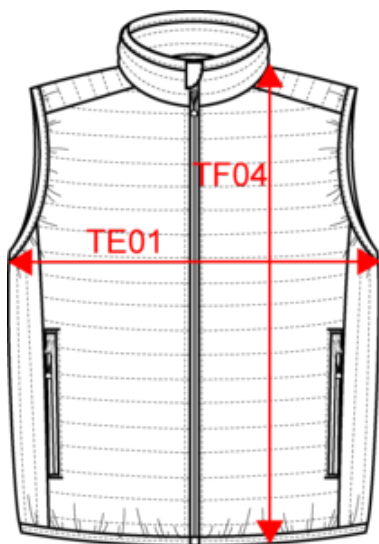

K6113

Men's lightweight sleeveless padded jacket

Dimensions (cm)

Measurements in cm	S	M	L	XL	XXL	3XL	4XL
TE01 - 1/2 chest width at 1.5cm below armhole	53.00	56.00	59.00	62.00	65.00	68.00	71.00
TF04 - Back total height from HSP	70.00	72.00	74.00	76.00	78.00	80.00	82.00

Logistic  1  15

Sizes	Width (cm)	Height (cm)	Length (cm)	Net weight (kg)	Gross weight (kg)	Pieces/Box	Pieces/Bundle
S	40.00000	26.00000	60.00000	5.40000	6.40000	15	1
M	40.00000	26.00000	60.00000	5.80000	6.80000	15	1
L	40.00000	28.00000	60.00000	5.90000	6.90000	15	1
XL	40.00000	28.00000	60.00000	6.10000	7.10000	15	1
XXL	40.00000	28.00000	60.00000	6.30000	7.30000	15	1
3XL	40.00000	30.00000	60.00000	6.50000	7.50000	15	1
4XL	40.00000	30.00000	60.00000	6.80000	7.80000	15	1