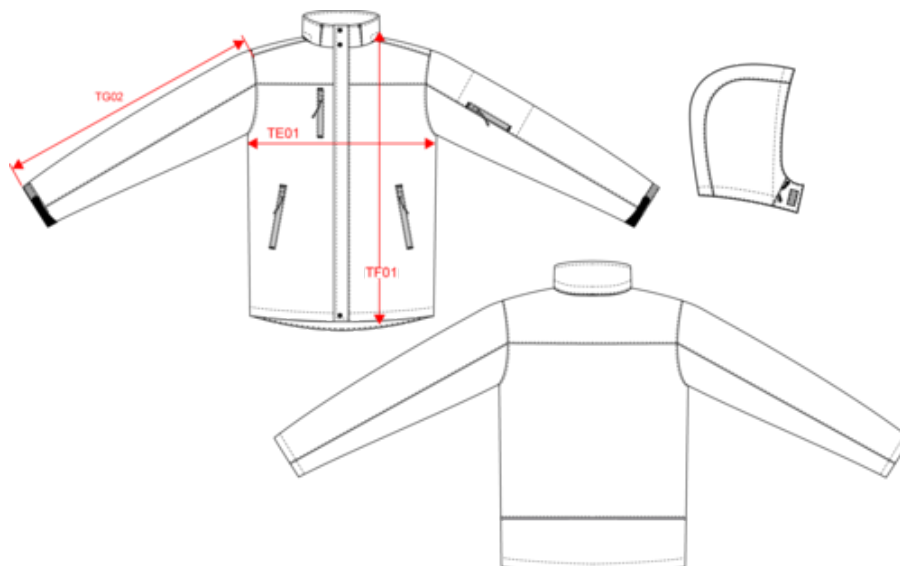

KARIBAN

K650

Men's hooded softshell lined parka

- Inner layer of microfleece for maximum warmth.
- Breathable inner membrane to maintain dryness.
- Three-layer softshell for ideal protection.

95% polyester/5% elastane. Triple-layer bonded fabric. 3000 gsm/24h breathable and 8000 mm water-resistant. Breathable membrane mid layer. Inner layer: microfleece. 100 % polyester quilted lining. Front: 4 zipped pockets (2 side, 1 sleeve, 1 right chest). 2 inner pockets with press studs. Removable 3-panel hood, lined and quilted, adjustable with stoppers. Adjustable cuff with tear release fastening. 1 zip at chest and 1 zip at hem for decoration access. Average weight size L : 1200g.

Men's hooded softshell lined parka

Dimensions (cm)

Measurements in cm	S	M	L	XL	XXL	3XL	4XL
TE01 - 1/2 chest width at 1.5cm below armhole	55.00	58.00	61.00	64.00	67.00	70.00	73.00
TF01 - Total height from HSP	72.00	74.00	76.00	78.00	80.00	82.00	84.00
TG02 - Long sleeve length	66.00	67.50	69.00	70.50	72.00	73.50	75.00