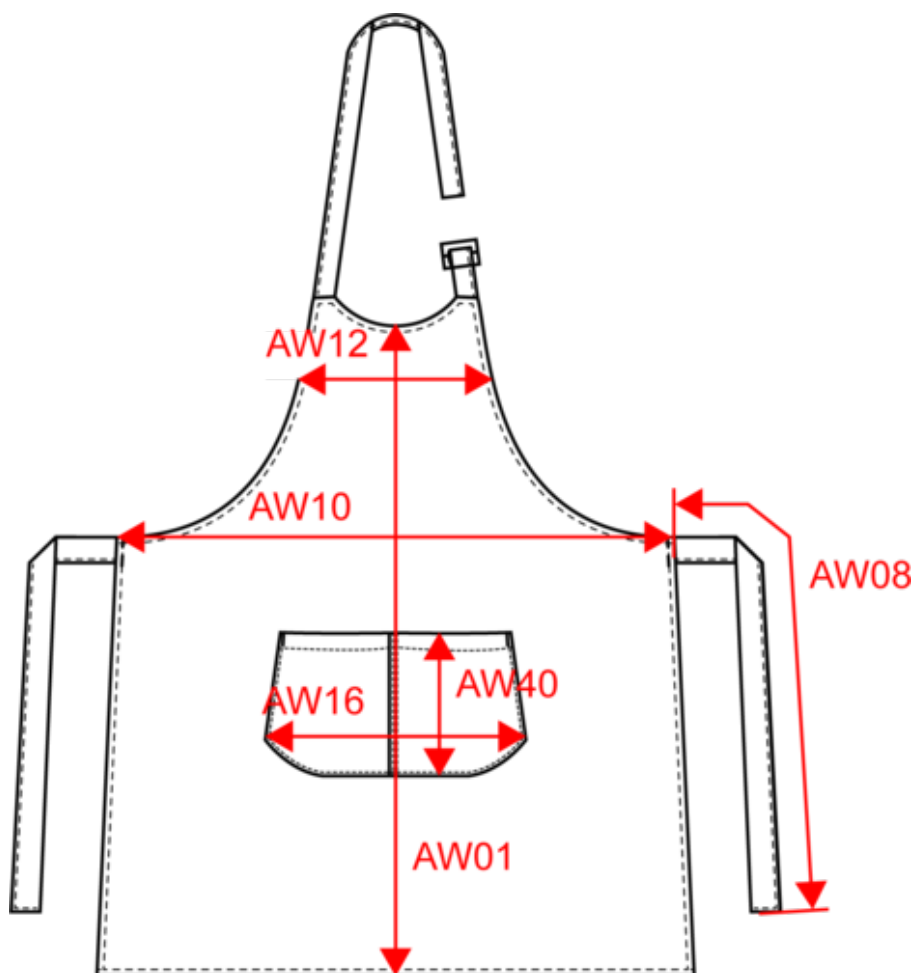

KARIBAN

K890

Polyester cotton apron with pocket

- Washable at 60°, perfect for professional use.
- 31 available colourways.
- Easy-care.

65% polyester/35% cotton (Denim, Black Denim 65 % cotton / 35 % polyester). Domestic wash 60°C. Adjustable neck tie with sliding metal buckle. Large double pocket with two compartments. Pocket: Length 20 cm - Width 31.5 cm. Apron : Length 90 cm - Width 76 cm. Denim colours : this product has been specially treated and appears intentionally aged. This manufacturing process results in colour variations between products and makes each piece unique.

More information

Logistic

Country of origin

Customs code

KARIBAN

K890

Polyester cotton apron with pocket

Dimensions (cm)

Measurements in cm	One Size
AW01 - Middle front height	90.00
AW08 - Apron waist strap length	100.00
AW10 - Apron waist width	76.00
AW12 - Apron chest width at 19cm from front middle	37.00
AW16 - Pocket bottom width	36.00
AW17 - Pocket height at highest point	20.00