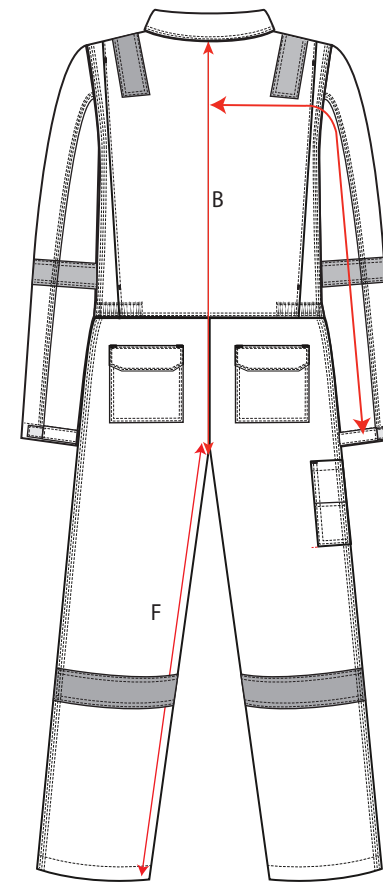

STYLE NO: AF53

DESCRIPTION: Araflame 150gsm Gold Coverall

FABRIC: 93% Meta-Aramid 5% Para-Aramid
2% Carfbon Fibre, 4.5oz (150g).

COLOUR: Navy, Orange,
Royal & Red.

Body Metric (cms)			88	92	96	100	108	112	116	124	128	132	136	144	148	152
Size (inches)			34"	36"	38"	40"	42"	44"	46"	48"	50"	52"	54"	56"	58"	60"
Measurement point	Code	Grade														
Chest - total <i>2.5cm from underarm</i>	A	8	108	112	116	120	124	128	132	136	140	144	148	152	156	160
Back neck to crotch	B	2	90	91	92	93	94	95	96	97	98	99	100	111	112	113
Sleeve length <i>12 cm below CB neck</i>	C	1	83	83.5	84	84.5	85	85.5	86	86.5	87	87.5	88	88.5	90	90.5
Waist relaxed	D	8	86	90	94	98	102	106	110	114	118	122	126	130	134	138
Waist extended	E	8	98	102	106	110	114	118	122	126	130	134	138	142	146	150
Inside Leg	F	0	80	80	80	80	80	80	80	80	80	80	80	80	80	80