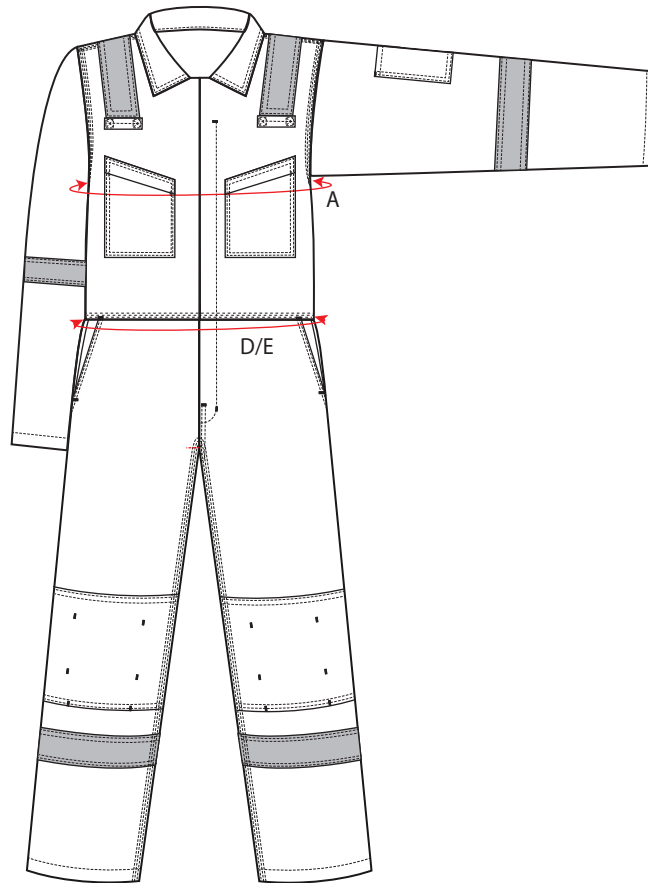

STYLE NO: AF53

DESCRIPTION: Araflame 150gsm Gold Coverall

FABRIC: 93% Meta-Aramid 5% Para-Aramid
2% Carfbon Fibre, 4.5oz (150g).

COLOUR: Navy, Orange,
Royal & Red.

Body Metric (cms)			88	92	96	100	108	112	116	124	128	132	136	144	148	152
Size (inches)			34"	36"	38"	40"	42"	44"	46"	48"	50"	52"	54"	56"	58"	60"
Measurement point	Code	Grade														
Chest - total <i>2.5cm from underarm</i>	A	8	108	112	116	120	124	128	132	136	140	144	148	152	156	160
Back neck to crotch	B	2	90	91	92	93	94	95	96	97	98	99	100	111	112	113
Sleeve length <i>12 cm below CB neck</i>	C	1	83	83.5	84	84.5	85	85.5	86	86.5	87	87.5	88	88.5	90	90.5
Waist relaxed	D	8	86	90	94	98	102	106	110	114	118	122	126	130	134	138
Waist extended	E	8	98	102	106	110	114	118	122	126	130	134	138	142	146	150
Inside Leg	F	0	80	80	80	80	80	80	80	80	80	80	80	80	80	80