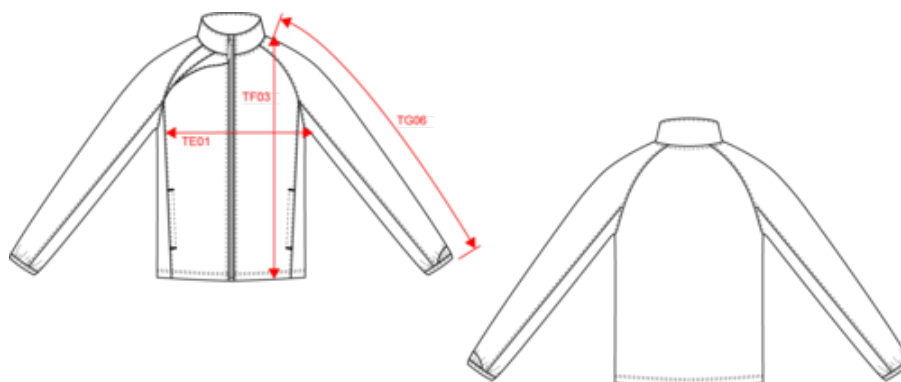

PA307

Kids' tracksuit top

- 100% polyester knit: incredibly resistant
- Two side pockets.

100% polyester tricot. Full length front zip. Contrast panels. 2 side pockets. Elasticated cuffs.

More information

Logistic

Country of origin

Customs code

Also available in version

PA306

Dimensions (cm)

Measurements in cm	6/8 ans	8/10 ans	10/12 ans	12/14 ans
TE01 - 1/2 chest width at 1.5cm below armhole	40.00	43.00	46.00	49.00
TF03 - Front total height from HSP	51.70	56.70	61.70	66.70
TG06 - Raglan long sleeve length (binding included)	59.50	64.00	68.50	73.00