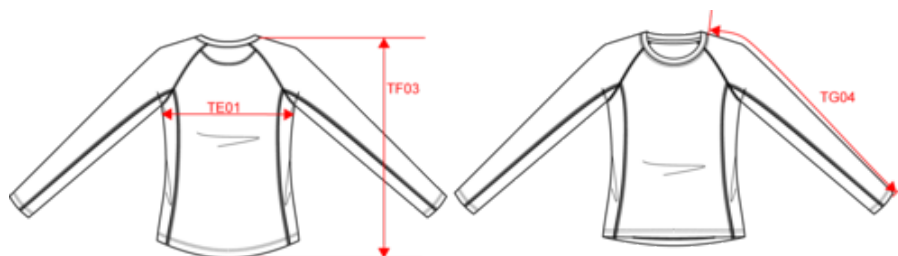

PROACT.®

PA444

Ladies' long-sleeved sports T-shirt

- Light quick-drying fabric.
- 100% polyester : incredibly resistant, lightweight and breathable.
- Crew neckline with taped neck.

100% polyester. Quick-drying lightweight fabric. Crew neck with neck tape. Raglan sleeves and slits with topstitch detailing. Twin needle finishing at the neck, cuffs and hem.

More information

Logistic

Country of origin

Customs code

Also available in version

PA443

PA444

Ladies' long-sleeved sports T-shirt

Dimensions (cm)

Measurements in cm	XS	S	M	L	XL
TE01 - 1/2 chest width at 1.5cm below armhole	42.00	45.00	48.00	51.00	54.00
TF03 - Front total height from HSP	62.50	64.50	66.50	68.50	70.50
TG04 - Raglan long sleeve length	67.75	69.50	71.25	73.00	74.75