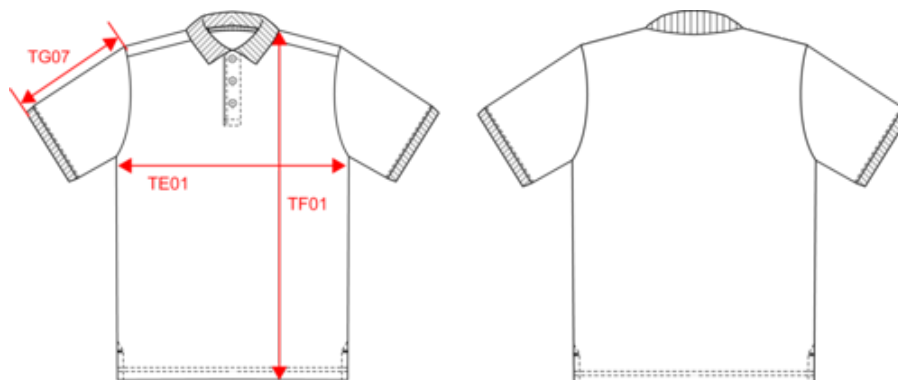

PROACT.®

PA489

Men's performance piqué polo shirt

• 100% polyester interlock: incredibly resistant, lightweight and breathable.

• Slim fit and modern look.

100% polyester. Cool Plus ® Pique stitch. Fashion slim fit. Neck and cuffs in contrasting rib. Placket with 3 buttons (contrasting or plain depending on model). Side slits.

PROACT[®]

PA489

Men's performance piqué polo shirt

Dimensions (cm)

Measurements in cm	XS	S	M	L	XL	XXL	3XL
TE01 - 1/2 chest width at 1.5cm below armhole	47.00	50.00	53.00	56.00	59.00	62.00	65.00
TF01 - Total height from HSP	68.00	70.00	72.00	74.00	76.00	78.00	80.00
TG07 - Short sleeve length	21.00	21.75	22.50	23.25	24.00	24.75	25.50

Logistic  5  25

Sizes	Width (cm)	Height (cm)	Length (cm)	Net weight (kg)	Gross weight (kg)	Pieces/Box	Pieces/Bundle
XS	40.00000	19.00000	60.00000	4.70000	6.00000	25	5
S	40.00000	19.00000	60.00000	5.00000	6.20000	25	5
M	40.00000	19.00000	60.00000	5.20000	6.40000	25	5
L	40.00000	19.00000	60.00000	5.60000	6.80000	25	5
XL	40.00000	19.00000	60.00000	5.80000	7.00000	25	5
XXL	40.00000	19.00000	60.00000	6.30000	7.50000	25	5
3XL	40.00000	19.00000	60.00000	6.80000	8.00000	25	5