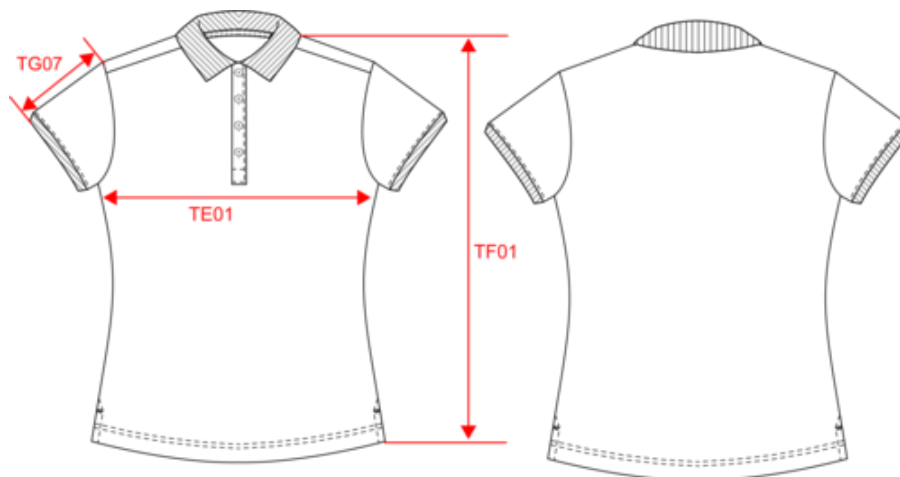

PROACT.®

PA490

Ladies' performance piqué polo shirt

- 100% polyester: incredibly resistant, lightweight and breathable.
- Slim fit and modern look.

100% polyester. Cool Plus ® piqué stitch. Fashion slim fit. Neck and cuffs in contrasting rib. Placket with 4 buttons (contrasting or plain depending on model). Side slits.

PA490

Ladies' performance piqué polo shirt

Dimensions (cm)

Measurements in cm	XS	S	M	L	XL	XXL
TE01 - 1/2 chest width at 1.5cm below armhole	43.00	46.00	49.00	52.00	55.00	58.00
TF01 - Total height from HSP	60.00	62.00	64.00	66.00	68.00	70.00
TG07 - Short sleeve length	13.00	13.75	14.50	15.25	16.00	16.75